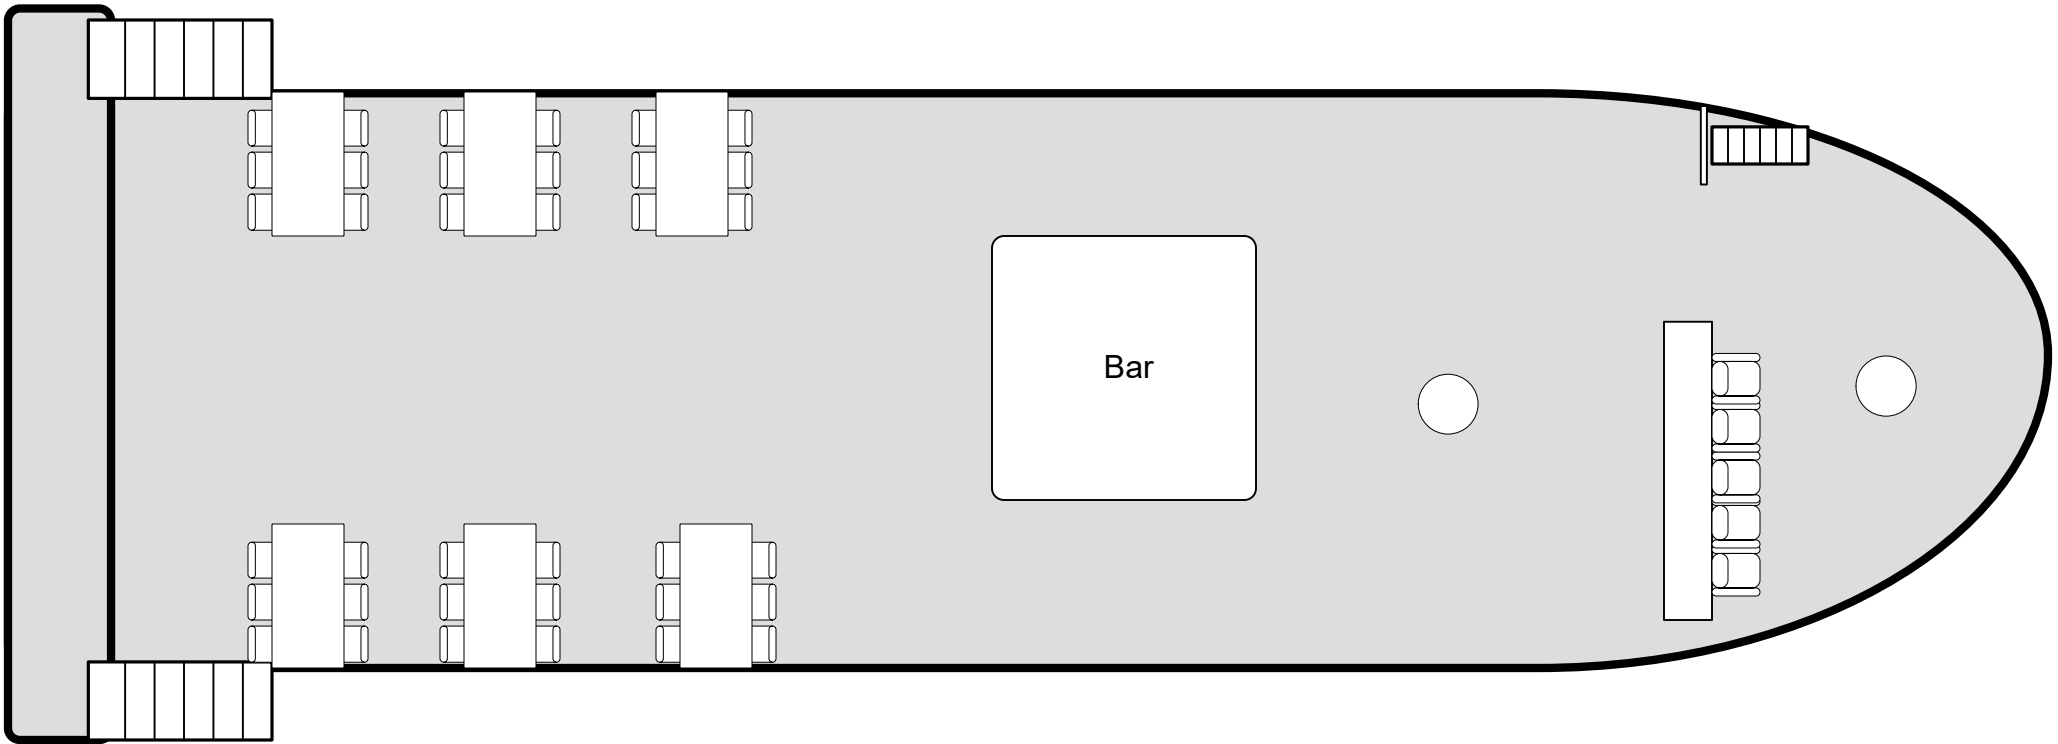

Lady of the Lake

Main Deck Maximum Table Seating 84

Lady of the Lake

Main Deck with Buffet and Partial Table Seating

Lady of the Lake

Main Deck Maximum Table Seating
with Buffet 72

Lady of the Lake

Upper Deck Maximum Table Seating 36

Lady of the Lake

Mingling Style Upper Deck Perimeter Seating,
Conversation 'Pods' and High Top Tables

Gage

**LAKE GENEVA
CRUISE LINE**