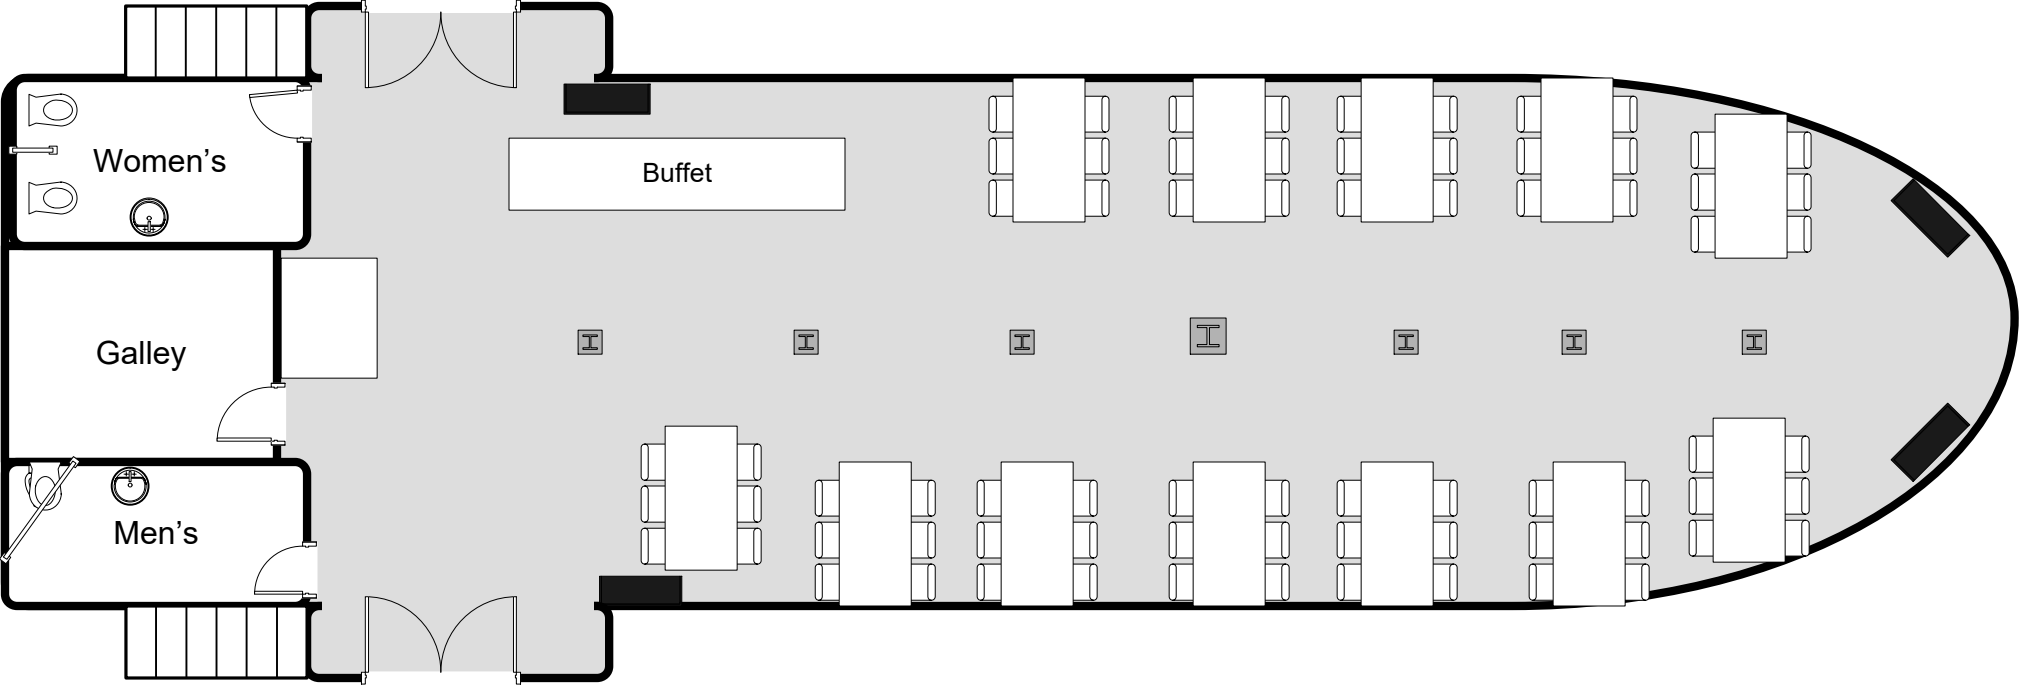

Lady of the Lake

Main Deck Maximum Table Seating 84

Lady of the Lake

Main Deck with Buffet and Partial Table Seating

Lady of the Lake

Main Deck Maximum Table Seating
with Buffet 72

Lady of the Lake

Upper Deck Maximum Table Seating 36

Lady of the Lake

Mingling Style Upper Deck Perimeter Seating,
Conversation 'Pods' and High Top Tables

Gage

**LAKE GENEVA
CRUISE LINE**