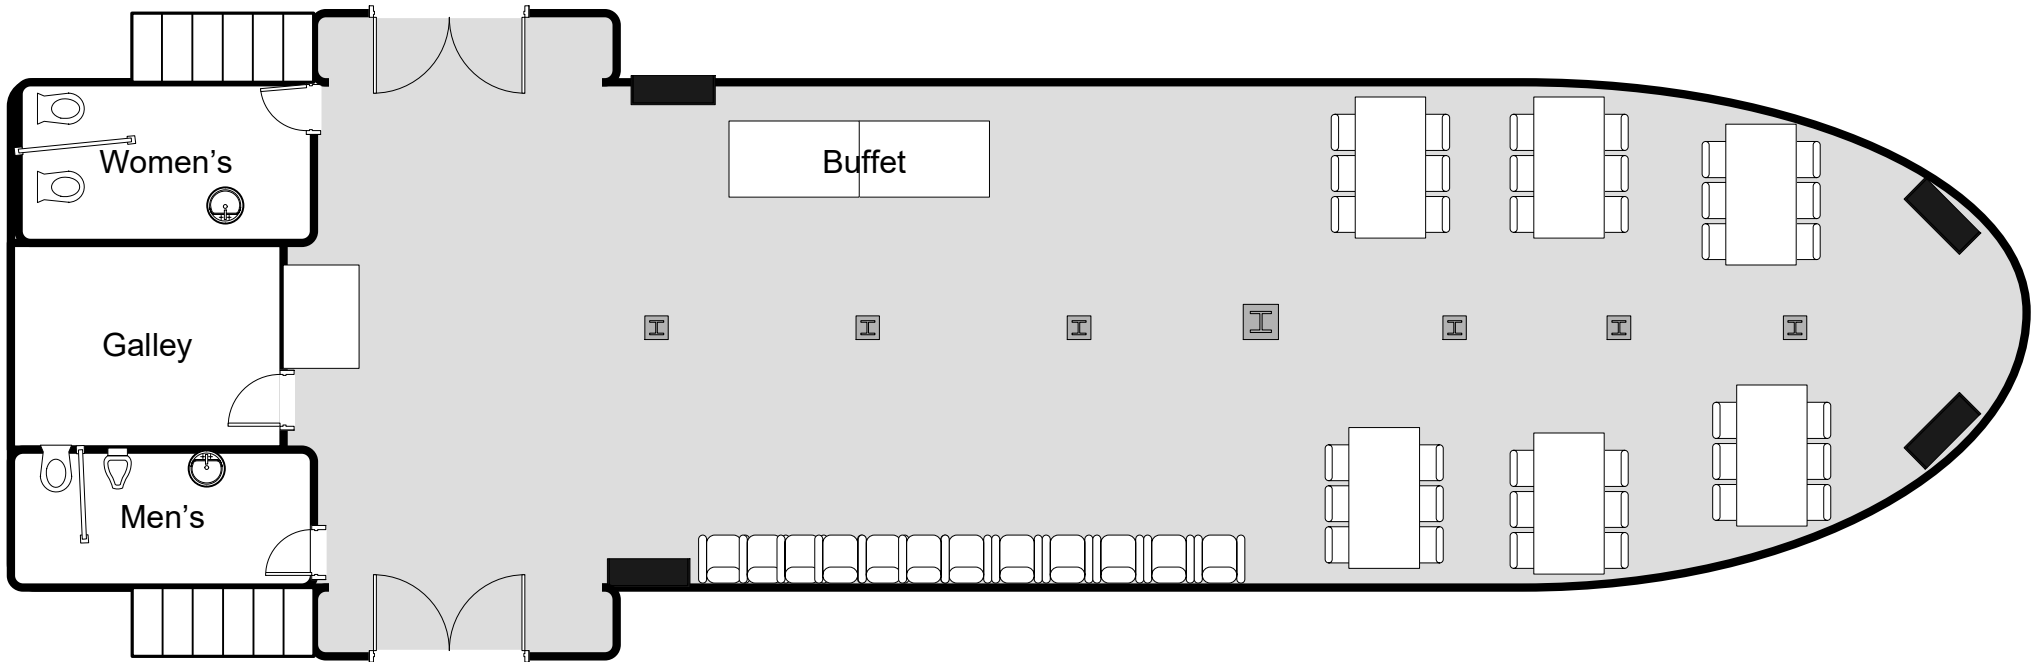

Lady of the Lake

Main Deck Maximum Table Seating 84

Lady of the Lake

Main Deck with Buffet and Partial Table Seating

Lady of the Lake

Main Deck Maximum Table Seating
with Buffet 72

Lady of the Lake

Upper Deck Maximum Table Seating 36

Lady of the Lake

Mingling Style Upper Deck Perimeter Seating,
Conversation 'Pods' and High Top Tables

Gage

**LAKE GENEVA
CRUISE LINE**