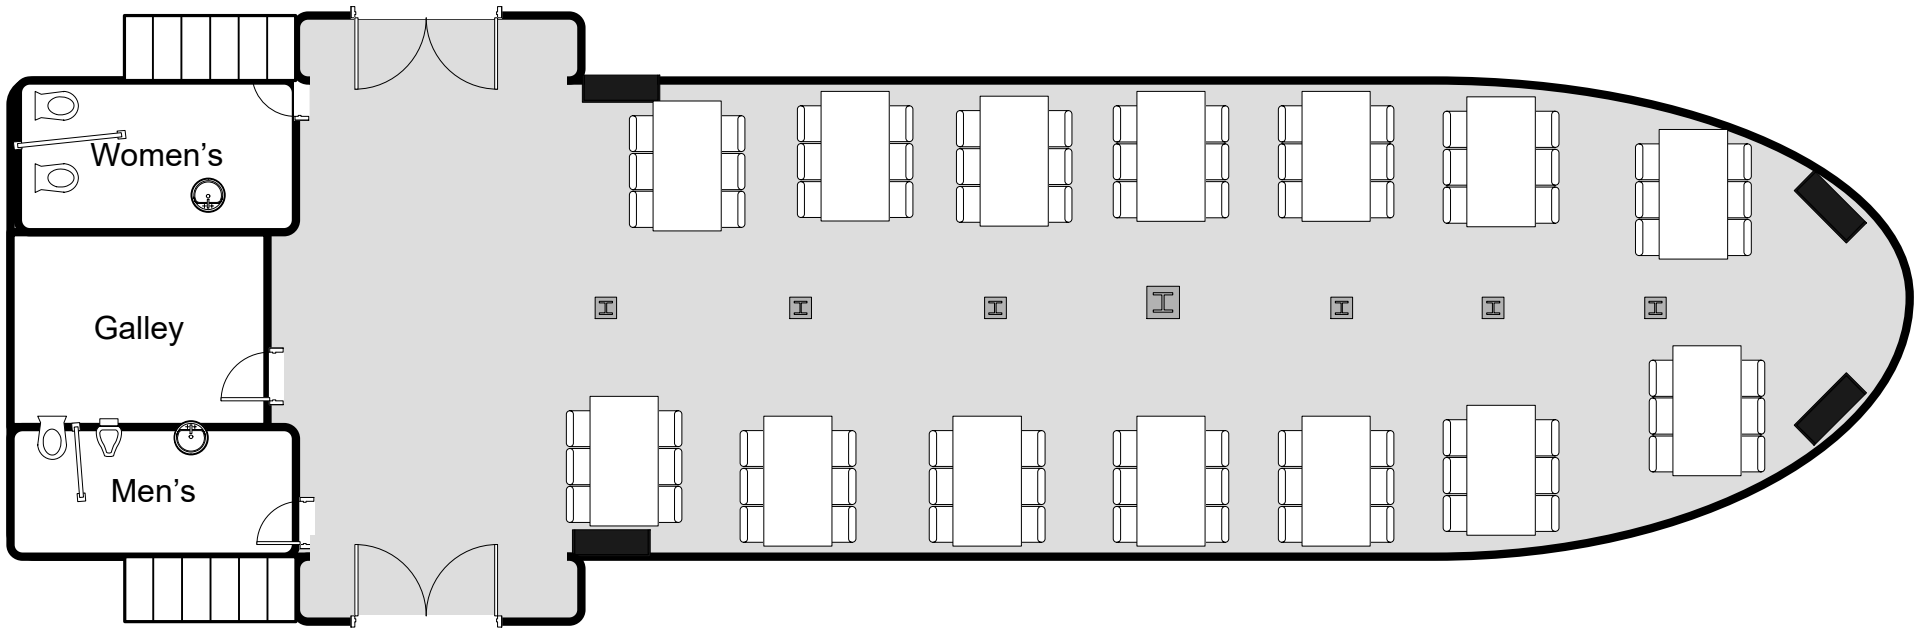

Lady of the Lake

Main Deck Maximum Table Seating 84

Lady of the Lake

Main Deck with Buffet and Partial Table Seating

Lady of the Lake

Main Deck Maximum Table Seating
with Buffet 72

Lady of the Lake

Upper Deck Maximum Table Seating 36

Lady of the Lake

Mingling Style Upper Deck Perimeter Seating,
Conversation 'Pods' and High Top Tables

Gage

**LAKE GENEVA
CRUISE LINE**